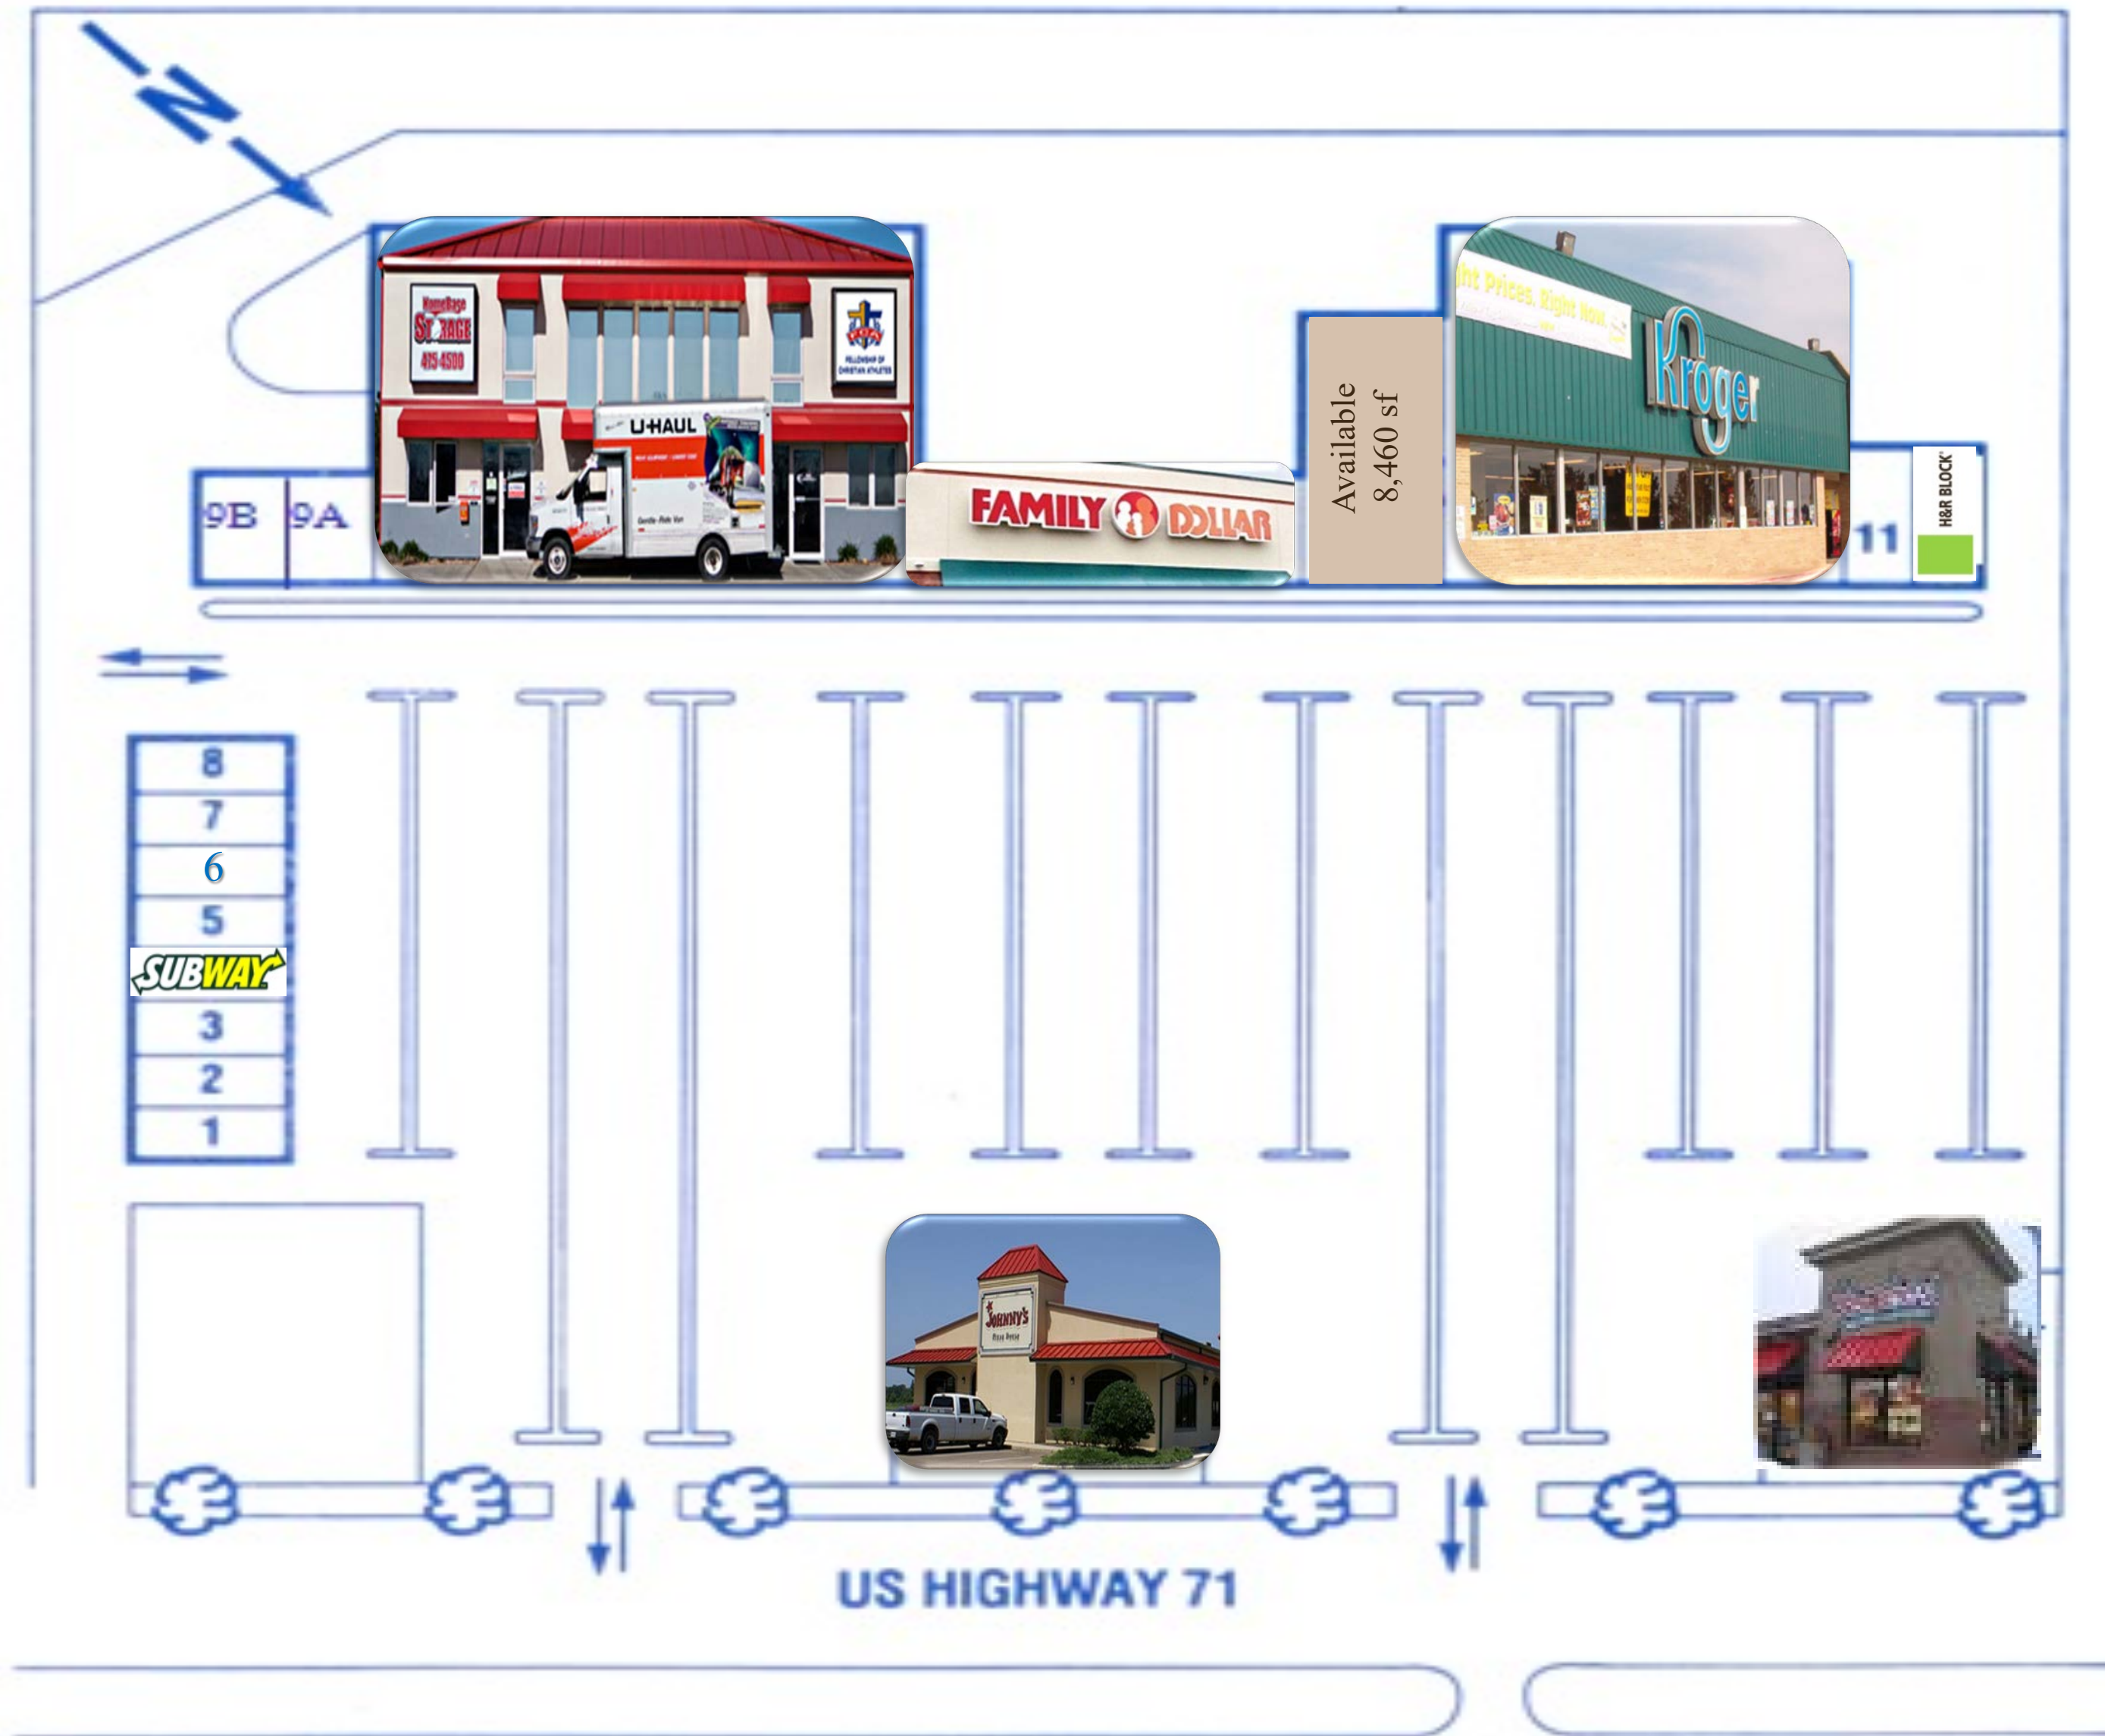

PLANTATION PLAZA

Bossier City Shreveport Louisiana

**4100 Barksdale Boulevard
Bossier City, Louisiana 71112**

	3 mi Ring	5 mi Ring
Population:	38,000	106,000
Households:	16,000	45,000
Income:	\$51,000	\$51,000
Traffic Count:	30,000 per day	
GLA:	118,325 SF	
Parking:	748 spaces	
Availability:	In-Line stores	